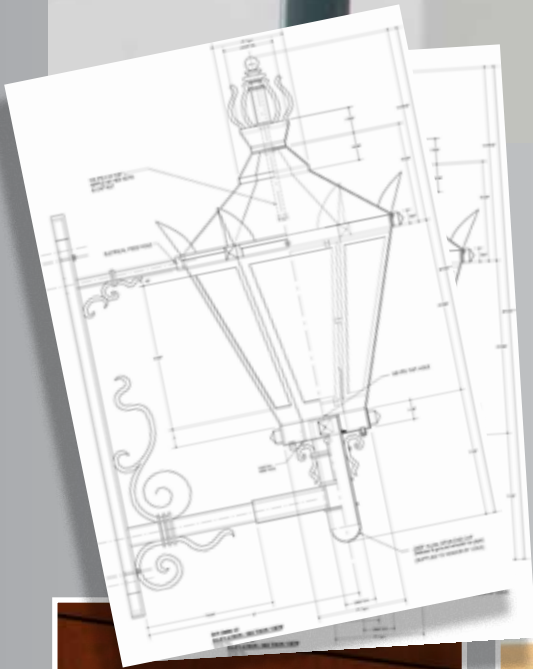

Cottage Hospital

Santa Barbara, CA

Cottage Hospital, Santa Barbara, CA

Successful development of custom designs requires that the entire organization be attuned to the issues unique to that type of product. All of the people at Cole take great pride in fulfilling their unique responsibilities to assure that every custom fixture represents the finest craftsmanship available in products that will enhance your projects.

COLE
Lighting