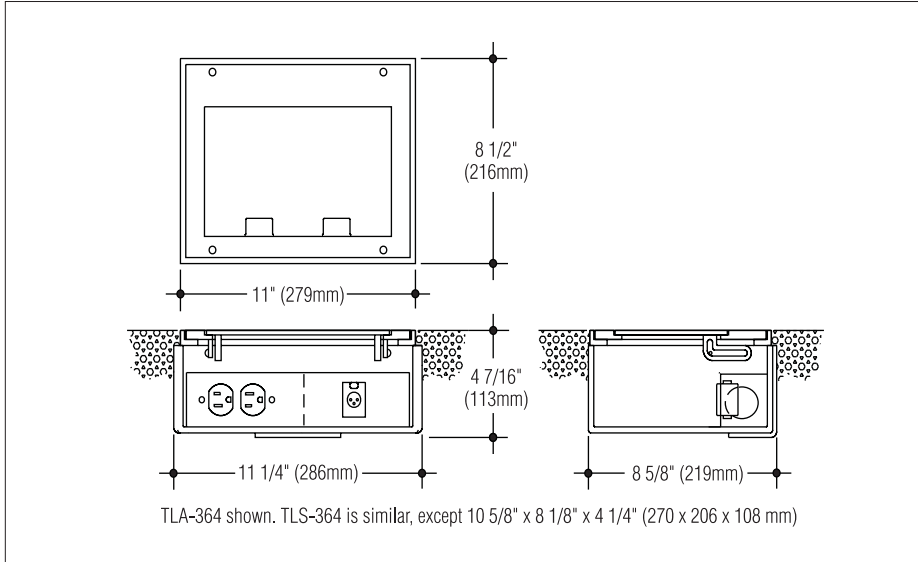

JOB NAME _____

Type _____

CATALOG NUMBER _____

Plugging Boxes

364 SERIES

Specifications

Construction

- Cover is cast aluminum • Standard cover door has non-skid grid and is self-closing with a cord slot • Cover is finished with black polyester coating • Models with Finish Trim or Carpet Flange option have smooth surface with satin aluminum finish • TLA-364: housing and leveling collar are cast aluminum • TLS-364: housing is 16 gauge steel

Electrical

- Various wiring devices or combinations are available as indicated with catalog suffixes
- Units with multiple-voltage devices have metal interior barrier between compartments
- TLA-364 housing has two 1/2" trade-size tapped conduit entrances • TLS-364 housing has six 1/2"-3/4"-1" combination trade size conduit entrances • Listed by ETL

Mounting

- TLS-364: Box designed to be recessed in hardwood floors with no overlap. Particularly suitable for installation in existing floors where box flexes with floor
- TLA-364: Box designed for poured concrete floors. Frame, with leveling screws, is adjustable and is designed for dry-pack grout after cover is leveled to finished floor.