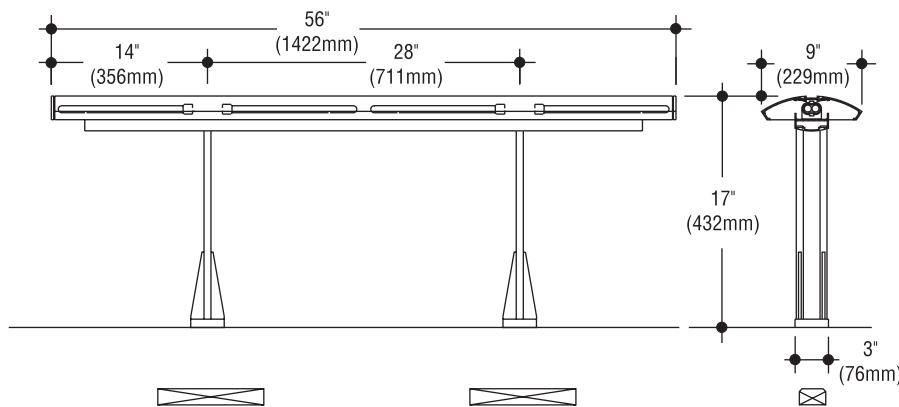

**Custom Designs
Reading Lites**

C2395

ideas collection

San Francisco Main Library

Description

Stylish reading lite suitable for libraries, banks, and other permanent table work situations. Translucent accent strip in top of shade provides visual interest. Fixture is intended for use in center of table with ballast mounted underneath. Length may be modified and fixture can vary from one to three support posts. Also available with asymmetrical reflector for mounting at edge of work area.

Construction

- Fixture body and shade are extruded aluminum
- Finish is painted to match architect's requirements
- Reflector is specular aluminum

Electrical

- Fixture is wired for four 27 watt compact fluorescent (PL, Biax, etc.) lamps
- Ballast is standard 120V (277V optional)
- Provided with remote ballast enclosure

Catalog Number

Four 27W (2G11 base) compact fluorescent

C2395

Options

Ballast: 277V ballast. To specify, add suffix **-277**.

How to Specify

Select catalog number and add suffix for desired option. Since these fixtures are usually integrated with the table construction, we recommend early coordination with the factory.