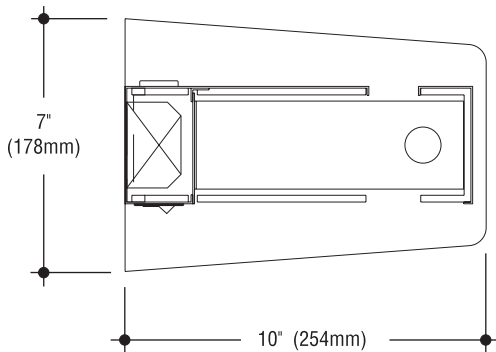

**Custom Designs
Reading Lites**

ideas collection

F1874-1

Description

Multifunctional shelf fixture which provides task lighting downward, a strong bookshelf on top, convenience electrical outlets, and sufficient uplighting to the spines of the books above.

Construction

- Ends are cast aluminum; shelf is 16 gauge steel
- Finish is painted to match architect's requirements
- Reflector is white enamel

Electrical

- Fixture is wired for one 17, 25 or 32 watt T8 fluorescent lamp
- Ballast is 120V
- Rocker switch for light on bottom near right end
- Two grounded convenience outlets in top, one near each end