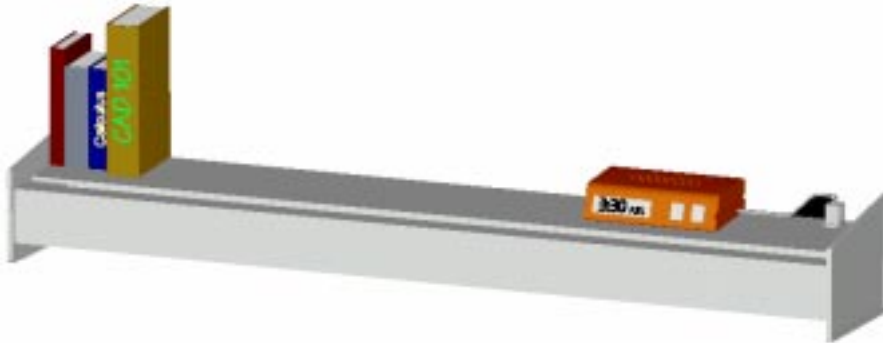

**Custom Designs
Reading Lites**

ideas collection

F1874-1

Description

Multifunctional shelf fixture which provides task lighting downward, a strong bookshelf on top, convenience electrical outlets, and sufficient uplighting to the spines of the books above.

Construction

- Ends are cast aluminum; shelf is 16 gauge steel
- Finish is painted to match architect's requirements
- Reflector is white enamel

Electrical

- Fixture is wired for one 17, 25 or 32 watt T8 fluorescent lamp
- Ballast is 120V
- Rocker switch for light on bottom near right end
- Two grounded convenience outlets in top, one near each end