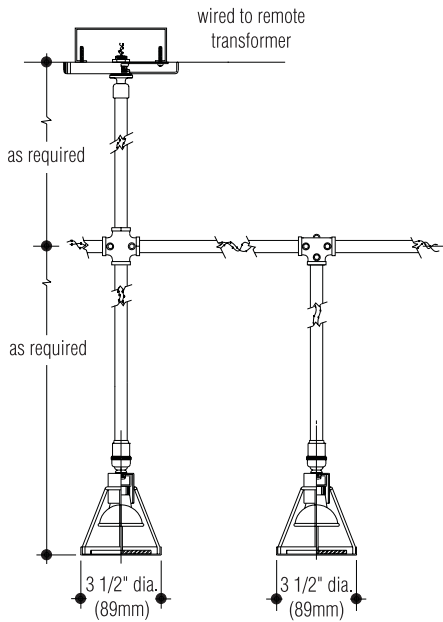

**Custom Designs
Pendants**

M2194

ideas collection

Shown with optional fittings and additional fixture.

Clarence House / San Francisco, CA

suggested configurations

Description

A precise pendant with capability for directing illumination at up to 30 degrees from vertical. The basic configuration may be built into a multiple-lamp assembly with additional stems and connecting arms to follow architectural features.

Construction

- Steel stem, canopy, and wire cage assembly
- Painted matte black finish
- Prismatic glass lens
- Swivel with 30 degree tilt (maximum)
- Remote transformer furnished with enclosure
- Stems and connecting arms are 1/4" IPS steel schedule 40 pipe
- Connecting arms, T and cross connectors are furnished as required for desired configuration

Electrical

- Each fixture is wired for one 50 watt 12 volt MR16 reflector lamp
- Remote step-down transformer (120V-12V) is provided with surface mounted enclosure. Coordinate with Cole if opportunity exists to combine lamps on a single transformer
- Transformer enclosure is provided with knockouts for 1/2" or 3/4" conduit.
- Electrical contractor to provide electrical system components between transformer enclosure and fixture canopy.